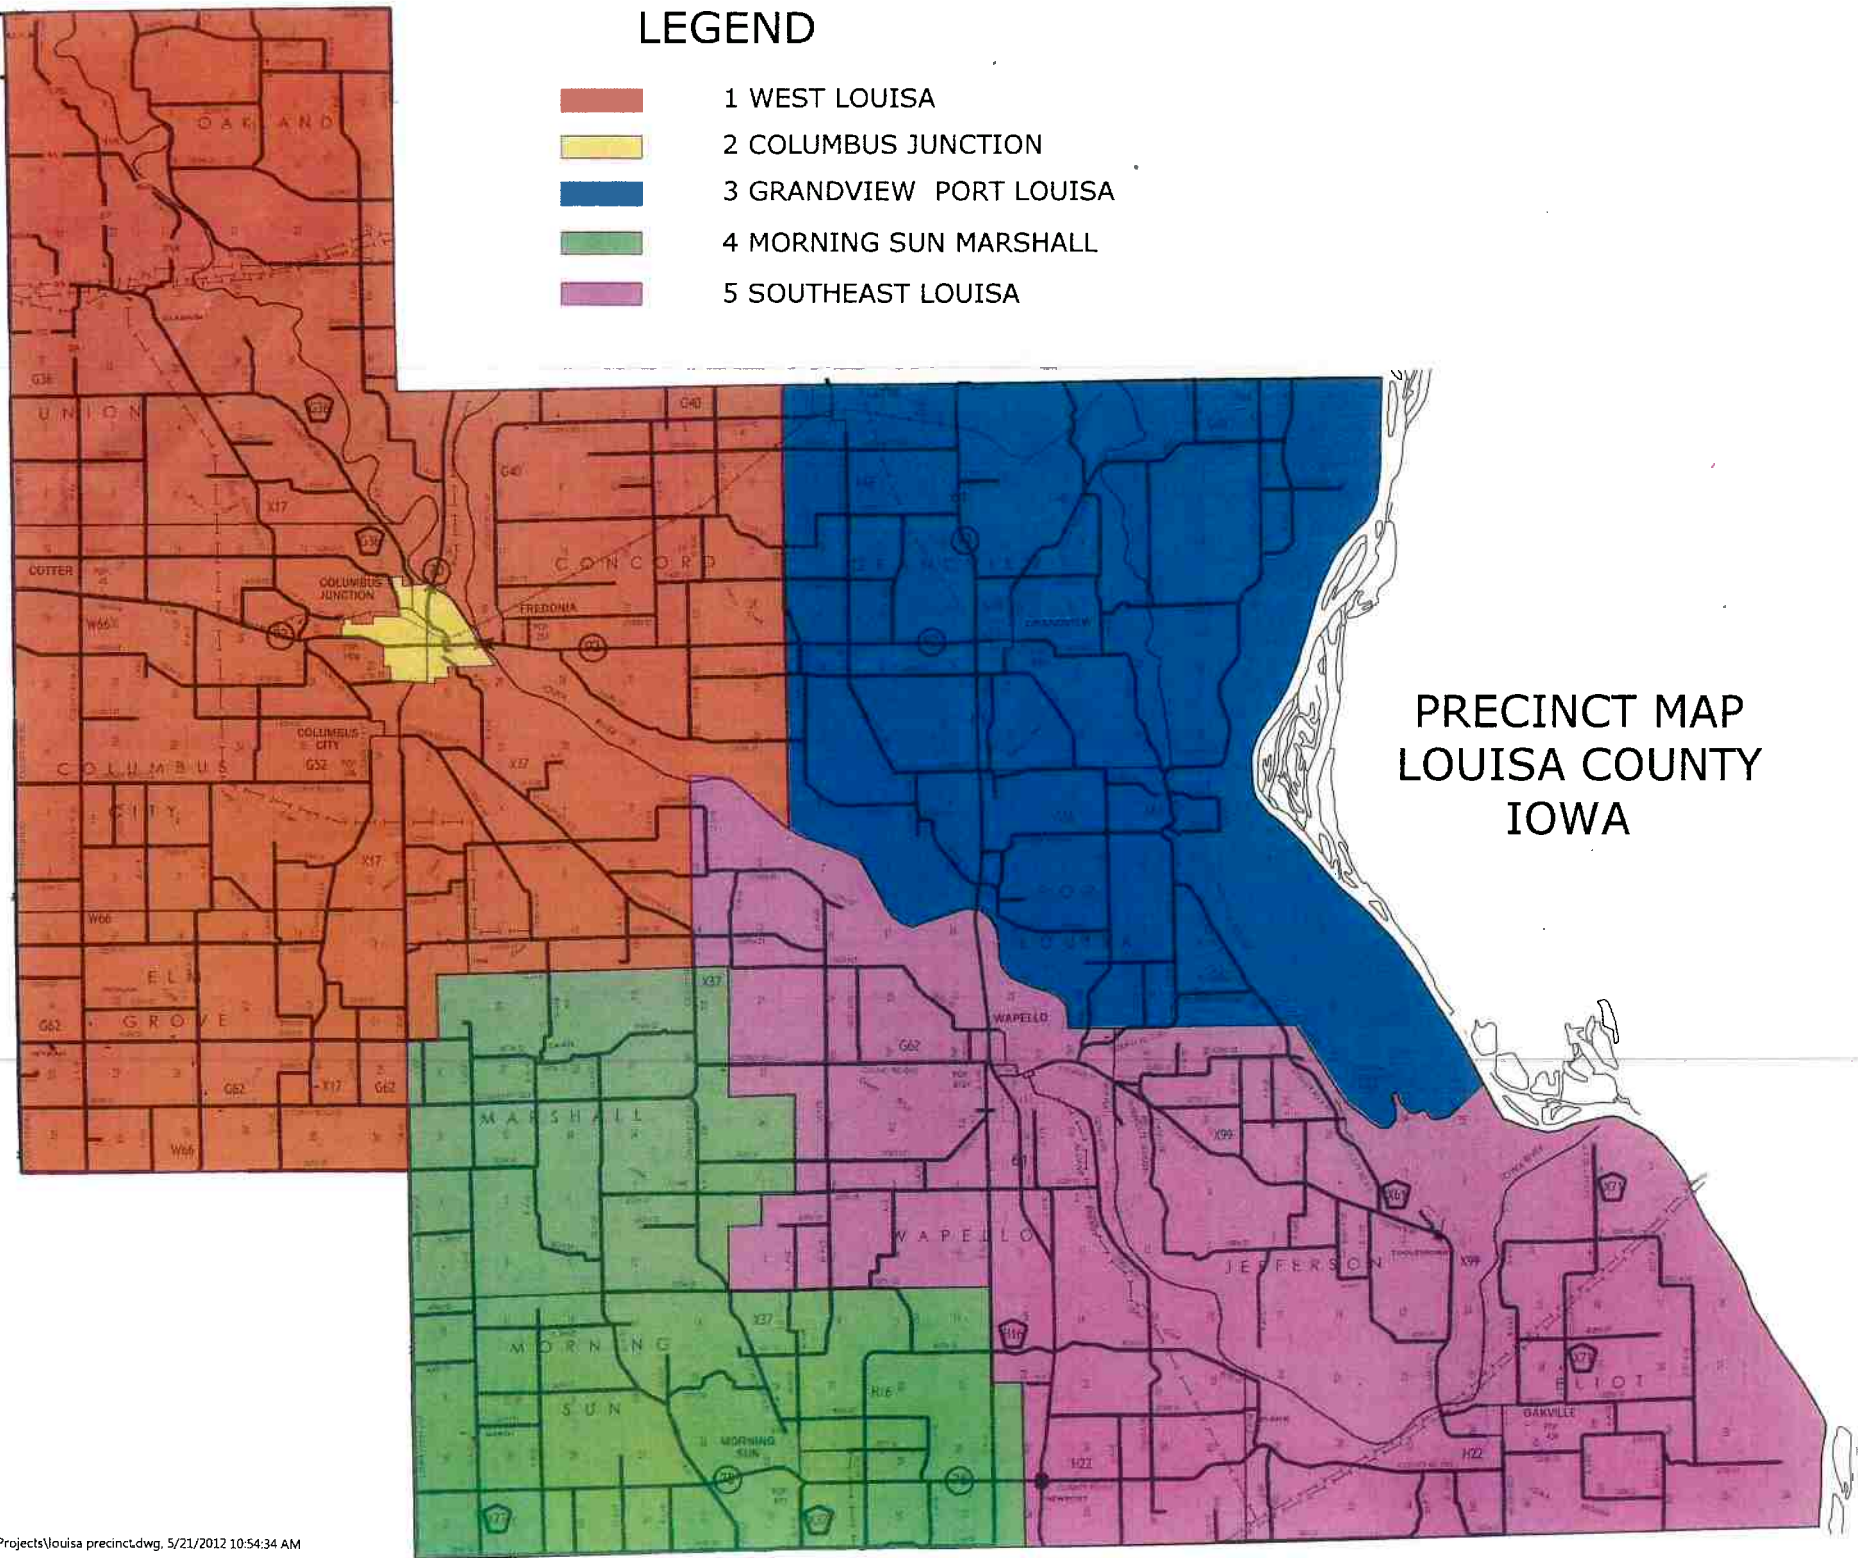

LEGEND

- 1 WEST LOUISA
- 2 COLUMBUS JUNCTION
- 3 GRANDVIEW PORT LOUISA
- 4 MORNING SUN MARSHALL
- 5 SOUTHEAST LOUISA

PRECINCT MAP
LOUISA COUNTY
IOWA